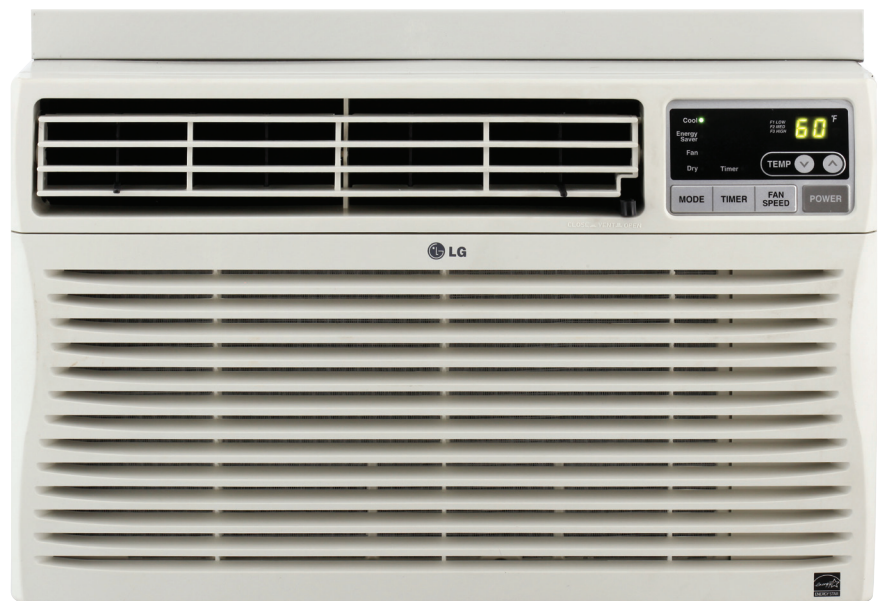

## AIR CONDITIONER

# LW2511ER

Window  
Air Conditioner

### HIGHLIGHTS

3 Cooling & Fan Speeds with Auto Cool  
4-Way Air Direction  
Power Failure Auto Restart

### FEATURES

- 3 Cooling & Fan Speeds with Auto Cool
- 4-Way Air Direction
- Power Failure Auto Restart
- Remote Control
- Timer 12 Hr. On/Off